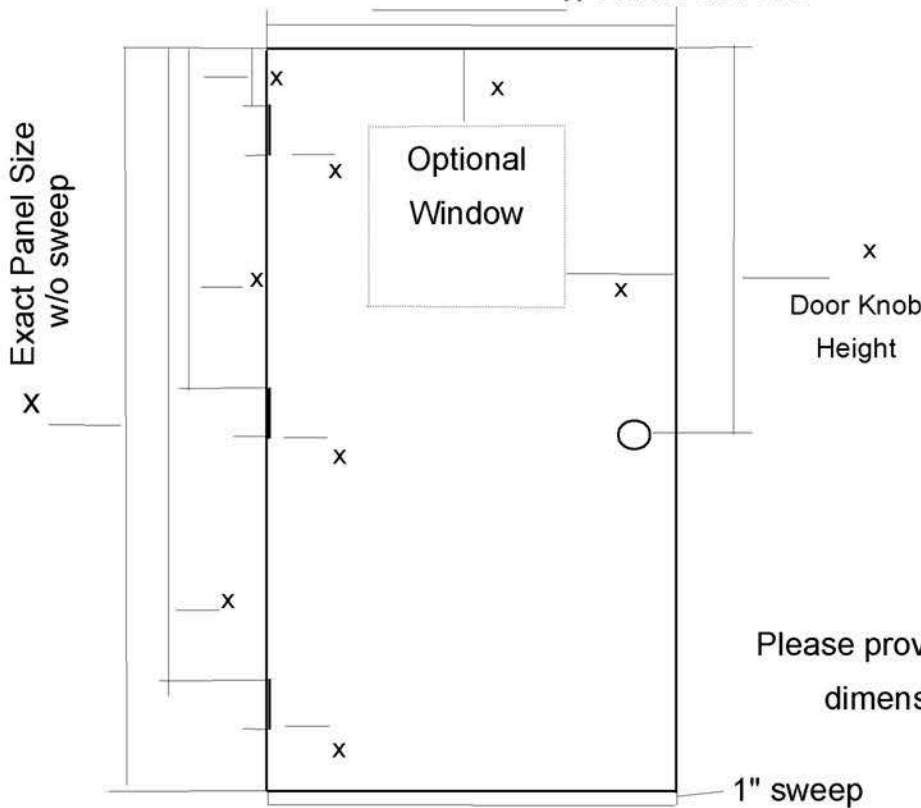

Door Panel Options

- Locking Door Knob ☐
- Locking Door Lever ☐
- Door Knob (no lock) ☐
- Passage Lever ☐
- Door Latch Cover Plate ☐
- Door Knob Bore ☐
- Dead Bolt Bore ☐
- Insulated Door ☐
- S.S. Barn Latch ☐
- Hinges ☐
- (Hinges) L.H. Panel ☐
- (Hinges) R.H. Panel ☐

Please provide exact dimensions

Window sizes

- 16 x 16 ☐
- 20 x 24 ☐
- 22 x 30 ☐

FOR QUOTE , FAX TO (920) 684-4344

" DOORS ARE NOT FIRE RATED"

For Office use Only _____

COMPANY NAME _____ DATE: _____
NAME _____ CITY _____
ADDRESS _____ STATE _____
TELEPHONE _____ FAX _____

Customer Approval : _____ Date: _____

Note: Painting or use as Exterior Door will void Door Warranty.

5902 W. Custer Manitowoc, WI 54220 Phone 1-888-818-0118 Fax 920-684-4344

Phone 920-684-9650 www.epiplastics.com e-mail: info@epiplastics.com