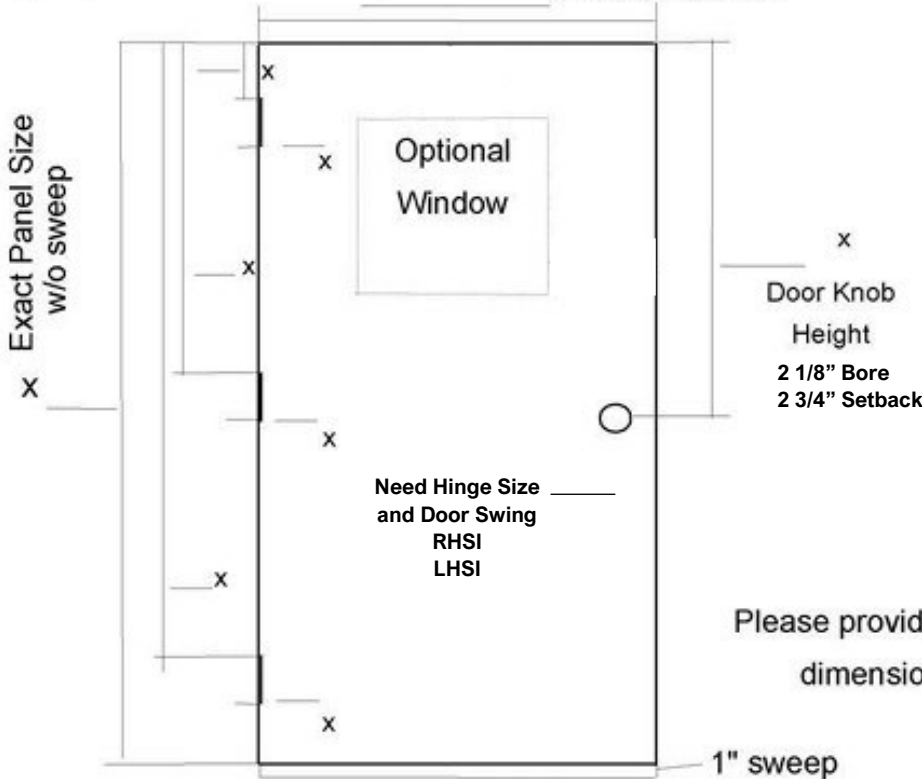

EXTRUTECH PLASTICS, INC.

"Custom Extruder of Close Tolerance Profiles"

Corrosion Proof PVC Doors Door Panels Only

**** No Frame Included ****

(Hinges Surface Mounted)

x Exact Panel Size

Door Panel Options

- Locking Door Knob
- Locking Door Lever
- Door Knob (no lock)
- Passage Lever
- Door Latch Cover Plate
- Door Knob Bore
- Dead Bolt Bore
- Insulated Door
- S.S. Barn Latch
- Hinges
- (Hinges) L.H. Panel
- (Hinges) R.H. Panel

Please provide exact dimensions

Window sizes

- 16 x 16
- 20 x 24
- 22 x 30

FOR QUOTE, FAX TO (920) 684-4344

" DOORS ARE NOT FIRE RATED"

For Office use Only _____

COMPANY NAME _____ DATE: _____
 NAME _____ CITY _____
 ADDRESS _____ STATE _____
 TELEPHONE _____ FAX _____